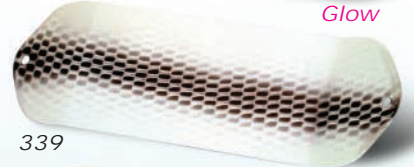

Glow

337

Glow

338

Glow

339

340

Glow

500

Glow

501

Glow

502

504

505

516

529

Silver Frost

**T**he Flodger is Wolverine Tackle's cross between a flasher and a dodger. The idea behind the Flodger is to have an attractor that can run at higher speeds with your favorite salmon spoons. The Flodgers range of speed is from a slow weave at Lake Trout speeds, to a sharp darting action at faster salmon speeds.

**Tuning Notes:**

To maintain proper action, it's important to keep the center section flat.

Recommended leader length is from 1 to 2-1/2 times the length of the Flodger.

**Available Colors:**

- 03 Green/Cht/Glo Stripe/Red Dot (Glo Yellow Tail)
- 05 Chartreuse/Fire Dot
- 07 Green/Cht/Prl Stripe/Red Dot (Yellow Tail)
- 15 Pearl Rainbow Dots (Wonderbread)
- 19 Grn/Cht/Orn/Blk Dot Glitter (Watermelon)
- 21 Silver
- 25 Gold
- 58 Pearl/Clear Fish Scale
- 170 Grn/Glo H/Cht/Blk Dots (Glo Grindstone)
- 171 Pink/Glo H/Cht/Blk Dots (Glo Ludington)
- 189 Black/White George (O.J.)
- 191 Green/Chartreuse/Orange/CI (Tequila Sunrise)
- 223 Black/Glow Glitter (Wallmart)
- 257 Green/Chartreuse/Cracked Ice (7-up)
- 260 White/Black/Cracked Ice (MJ)
- 264 Glo/Black/Cracked Ice
- 319 Cht/Orange/Blue/CI Skunk (Superman)
- 334 Glo/Blue/Purple Snakeskin
- 336 Glo/Dk Grn/Blu Snakeskin
- 337 Glo/Cht/Orange Snakeskin
- 338 Glo/Green/Cht Snakeskin
- 339 Glo/Black Snakeskin
- 340 Glo/Blue/Black Snakeskin
- 500 Flame Orange
- 501 3189 Glo
- 502 Banana
- 504 Cht/Sil Jewel