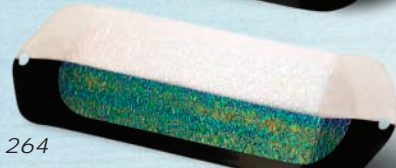

170

Glow

171

Glow

189

191

223

257

Glow

260

264

319

Glow

334

Glow

336

529

Silver Frost

**T**he Flodger is Wolverine Tackle's cross between a flasher and a dodger. The idea behind the Flodger is to have an attractor that can run at higher speeds with your favorite salmon spoons. The Flodgers range of speed is from a slow weave at Lake Trout speeds, to a sharp darting action at faster salmon speeds.

**Tuning Notes:**

To maintain proper action, it's important to keep the center section flat.

Recommended leader length is from 1 to 2-1/2 times the length of the Flodger.

**Available Colors:**

- 03 Green/Cht/Glo Stripe/Red Dot (Glo Yellow Tail)
- 05 Chartreuse/Fire Dot
- 07 Green/Cht/Prl Stripe/Red Dot (Yellow Tail)
- 15 Pearl Rainbow Dots (Wonderbread)
- 19 Grn/Cht/Orn/Blk Dot Glitter (Watermelon)
- 21 Silver
- 25 Gold
- 58 Pearl/Clear Fish Scale
- 170 Grn/Glo H/Cht/Blk Dots (Glo Grindstone)
- 171 Pink/Glo H/Cht/Blk Dots (Glo Ludington)
- 189 Black/White George (O.J.)
- 191 Green/Chartreuse/Orange/CI (Tequila Sunrise)
- 223 Black/Glow Glitter (Wallmart)
- 257 Green/Chartreuse/Cracked Ice (7-up)
- 260 White/Black/Cracked Ice (MJ)
- 264 Glo/Black/Cracked Ice
- 319 Cht/Orange/Blue/CI Skunk (Superman)
- 334 Glo/Blue/Purple Snakeskin
- 336 Glo/Dk Grn/Blu Snakeskin
- 337 Glo/Cht/Orange Snakeskin
- 338 Glo/Green/Cht Snakeskin
- 339 Glo/Black Snakeskin
- 340 Glo/Blue/Black Snakeskin
- 500 Flame Orange
- 501 3189 Glo
- 502 Banana
- 504 Cht/Sil Jewel