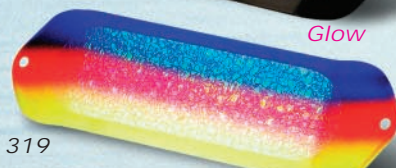

170

Glow

171

Glow

189

191

223

257

Glow

260

264

319

Glow

334

Glow

336

**Tuning Notes:**

To maintain proper action, it's important to keep the center section flat.

Recommended leader length is from 1 to 2-1/2 times the length of the Flodger.

**Available Colors:**

- 03 Green/Cht/Glo Stripe/Red Dot (Glo Yellow Tail)
- 05 Chartreuse/Fire Dot
- 07 Green/Cht/Prl Stripe/Red Dot (Yellow Tail)
- 15 Pearl Rainbow Dots (Wonderbread)
- 19 Grn/Cht/Orn/Blk Dot Glitter (Watermelon)
- 21 Silver
- 25 Gold
- 58 Pearl/Clear Fish Scale
- 170 Grn/Glo H/Cht/Blk Dots (Glo Grindstone)
- 171 Pink/Glo H/Cht/Blk Dots (Glo Ludington)
- 189 Black/White George (O.J.)
- 191 Green/Chartreuse/Orange/CI (Tequila Sunrise)
- 223 Black/Glow Glitter (Wallmart)
- 257 Green/Chartreuse/Cracked Ice (7-up)
- 260 White/Black/Cracked Ice (MJ)
- 264 Glo/Black/Cracked Ice
- 319 Cht/Orange/Blue/CI Skunk (Superman)
- 334 Glo/Blue/Purple Snakeskin
- 336 Glo/Dk Grn/Blu Snakeskin
- 337 Glo/Cht/Orange Snakeskin
- 338 Glo/Green/Cht Snakeskin
- 339 Glo/Black Snakeskin
- 340 Glo/Blue/Black Snakeskin
- 500 Flame Orange
- 501 3189 Glo
- 502 Banana
- 504 Cht/Sil Jewel