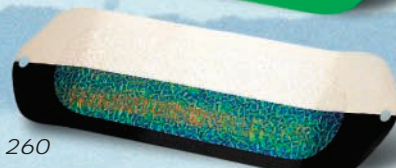

170

Glow

171

Glow

189

191

223

257

Glow

260

264

319

Glow

334

Glow

336

529

Silver Frost

**T**he Flodger is Wolverine Tackle's cross between a flasher and a dodger. The idea behind the Flodger is to have an attractor that can run at higher speeds with your favorite salmon spoons. The Flodgers range of speed is from a slow weave at Lake Trout speeds, to a sharp darting action at faster salmon speeds.

**Tuning Notes:**

To maintain proper action, it's important to keep the center section flat.

Recommended leader length is from 1 to 2-1/2 times the length of the Flodger.

**Available Colors:**

- 03 Green/Cht/Glo Stripe/Red Dot (Glo Yellow Tail)
- 05 Chartreuse/Fire Dot
- 07 Green/Cht/Prl Stripe/Red Dot (Yellow Tail)
- 15 Pearl Rainbow Dots (Wonderbread)
- 19 Grn/Cht/Orn/Blk Dot Glitter (Watermelon)
- 21 Silver
- 25 Gold
- 58 Pearl/Clear Fish Scale
- 170 Grn/Glo H/Cht/Blk Dots (Glo Grindstone)
- 171 Pink/Glo H/Cht/Blk Dots (Glo Ludington)
- 189 Black/White George (O.J.)
- 191 Green/Chartreuse/Orange/CI (Tequila Sunrise)
- 223 Black/Glow Glitter (Wallmart)
- 257 Green/Chartreuse/Cracked Ice (7-up)
- 260 White/Black/Cracked Ice (MJ)
- 264 Glo/Black/Cracked Ice
- 319 Cht/Orange/Blue/CI Skunk (Superman)
- 334 Glo/Blue/Purple Snakeskin
- 336 Glo/Dk Grn/Blu Snakeskin
- 337 Glo/Cht/Orange Snakeskin
- 338 Glo/Green/Cht Snakeskin
- 339 Glo/Black Snakeskin
- 340 Glo/Blue/Black Snakeskin
- 500 Flame Orange
- 501 3189 Glo
- 502 Banana
- 504 Cht/Sil Jewel