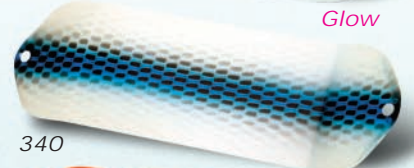

Glow

337

Glow

338

Glow

339

340

Glow

500

Glow

501

Glow

502

504

505

516

529

Silver Frost

**T**he Flodger is Wolverine Tackle's cross between a flasher and a dodger. The idea behind the Flodger is to have an attractor that can run at higher speeds with your favorite salmon spoons. The Flodgers range of speed is from a slow weave at Lake Trout speeds, to a sharp darting action at faster salmon speeds.

**Tuning Notes:**

To maintain proper action, it's important to keep the center section flat.

Recommended leader length is from 1 to 2-1/2 times the length of the Flodger.

**Available Colors:**

- 03 Green/Cht/Glo Stripe/Red Dot (Glo Yellow Tail)
- 05 Chartreuse/Fire Dot
- 07 Green/Cht/Prl Stripe/Red Dot (Yellow Tail)
- 15 Pearl Rainbow Dots (Wonderbread)
- 19 Grn/Cht/Orn/Blk Dot Glitter (Watermelon)
- 21 Silver
- 25 Gold
- 58 Pearl/Clear Fish Scale
- 170 Grn/Glo H/Cht/Blk Dots (Glo Grindstone)
- 171 Pink/Glo H/Cht/Blk Dots (Glo Ludington)
- 189 Black/White George (O.J.)
- 191 Green/Chartreuse/Orange/CI (Tequila Sunrise)
- 223 Black/Glow Glitter (Wallmart)
- 257 Green/Chartreuse/Cracked Ice (7-up)
- 260 White/Black/Cracked Ice (MJ)
- 264 Glo/Black/Cracked Ice
- 319 Cht/Orange/Blue/CI Skunk (Superman)
- 334 Glo/Blue/Purple Snakeskin
- 336 Glo/Dk Grn/Blu Snakeskin
- 337 Glo/Cht/Orange Snakeskin
- 338 Glo/Green/Cht Snakeskin
- 339 Glo/Black Snakeskin
- 340 Glo/Blue/Black Snakeskin
- 500 Flame Orange
- 501 3189 Glo
- 502 Banana
- 504 Cht/Sil Jewel