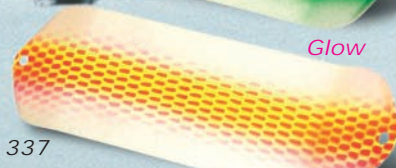

170

Glow

171

Glow

189

191

223

257

Glow

260

264

319

Glow

334

Glow

336

Glow

337

Glow

338

Glow

339

340

Glow

**Tuning Notes:**

To maintain proper action, it's important to keep the center section flat.

Recommended leader length is from 1 to 2-1/2 times the length of the Flodger.

**Available Colors:**

- 03 Green/Cht/Glo Stripe/Red Dot (Glo Yellow Tail)
- 05 Chartreuse/Fire Dot
- 07 Green/Cht/Prl Stripe/Red Dot (Yellow Tail)
- 15 Pearl Rainbow Dots (Wonderbread)
- 19 Grn/Cht/Orn/Blk Dot Glitter (Watermelon)
- 21 Silver
- 25 Gold
- 58 Pearl/Clear Fish Scale
- 170 Grn/Glo H/Cht/Blk Dots (Glo Grindstone)
- 171 Pink/Glo H/Cht/Blk Dots (Glo Ludington)
- 189 Black/White George (O.J.)
- 191 Green/Chartreuse/Orange/CI (Tequila Sunrise)
- 223 Black/Glow Glitter (Wallmart)
- 257 Green/Chartreuse/Cracked Ice (7-up)
- 260 White/Black/Cracked Ice (MJ)
- 264 Glo/Black/Cracked Ice
- 319 Cht/Orange/Blue/CI Skunk (Superman)
- 334 Glo/Blue/Purple Snakeskin
- 336 Glo/Dk Grn/Blu Snakeskin
- 337 Glo/Cht/Orange Snakeskin
- 338 Glo/Green/Cht Snakeskin
- 339 Glo/Black Snakeskin
- 340 Glo/Blue/Black Snakeskin
- 500 Flame Orange
- 501 3189 Glo
- 502 Banana
- 504 Cht/Sil Jewel