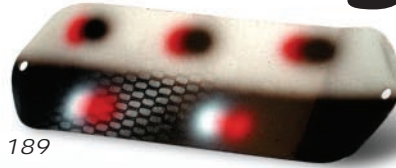

170

Glow

171

Glow

189

191

223

257

529

Silver Frost

**T**he Flodger is Wolverine Tackle's cross between a flasher and a dodger. The idea behind the Flodger is to have an attractor that can run at higher speeds with your favorite salmon spoons. The Flodgers range of speed is from a slow weave at Lake Trout speeds, to a sharp darting action at faster salmon speeds.

**Tuning Notes:**

To maintain proper action, it's important to keep the center section flat.

Recommended leader length is from 1 to 2-1/2 times the length of the Flodger.

**Available Colors:**

- 03 Green/Cht/Glo Stripe/Red Dot (Glo Yellow Tail)
- 05 Chartreuse/Fire Dot
- 07 Green/Cht/Prl Stripe/Red Dot (Yellow Tail)
- 15 Pearl Rainbow Dots (Wonderbread)
- 19 Grn/Cht/Orn/Blk Dot Glitter (Watermelon)
- 21 Silver
- 25 Gold
- 58 Pearl/Clear Fish Scale
- 170 Grn/Glo H/Cht/Blk Dots (Glo Grindstone)
- 171 Pink/Glo H/Cht/Blk Dots (Glo Ludington)
- 189 Black/White George (O.J.)
- 191 Green/Chartreuse/Orange/CI (Tequila Sunrise)
- 223 Black/Glow Glitter (Wallmart)
- 257 Green/Chartreuse/Cracked Ice (7-up)
- 260 White/Black/Cracked Ice (MJ)
- 264 Glo/Black/Cracked Ice
- 319 Cht/Orange/Blue/CI Skunk (Superman)
- 334 Glo/Blue/Purple Snakeskin
- 336 Glo/Dk Grn/Blu Snakeskin
- 337 Glo/Cht/Orange Snakeskin
- 338 Glo/Green/Cht Snakeskin
- 339 Glo/Black Snakeskin
- 340 Glo/Blue/Black Snakeskin
- 500 Flame Orange
- 501 3189 Glo
- 502 Banana
- 504 Cht/Sil Jewel