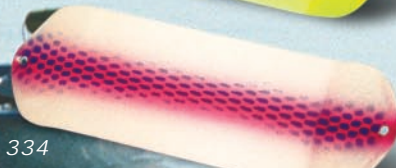

Glow

260

264

319

Glow

334

Glow

336

529

Silver Frost

**T**he Flodger is Wolverine Tackle's cross between a flasher and a dodger. The idea behind the Flodger is to have an attractor that can run at higher speeds with your favorite salmon spoons. The Flodgers range of speed is from a slow weave at Lake Trout speeds, to a sharp darting action at faster salmon speeds.

**Tuning Notes:**

To maintain proper action, it's important to keep the center section flat.

Recommended leader length is from 1 to 2-1/2 times the length of the Flodger.

**Available Colors:**

- 03 Green/Cht/Glo Stripe/Red Dot (Glo Yellow Tail)
- 05 Chartreuse/Fire Dot
- 07 Green/Cht/Prl Stripe/Red Dot (Yellow Tail)
- 15 Pearl Rainbow Dots (Wonderbread)
- 19 Grn/Cht/Orn/Blk Dot Glitter (Watermelon)
- 21 Silver
- 25 Gold
- 58 Pearl/Clear Fish Scale
- 170 Grn/Glo H/Cht/Blk Dots (Glo Grindstone)
- 171 Pink/Glo H/Cht/Blk Dots (Glo Ludington)
- 189 Black/White George (O.J.)
- 191 Green/Chartreuse/Orange/CI (Tequila Sunrise)
- 223 Black/Glow Glitter (Wallmart)
- 257 Green/Chartreuse/Cracked Ice (7-up)
- 260 White/Black/Cracked Ice (MJ)
- 264 Glo/Black/Cracked Ice
- 319 Cht/Orange/Blue/CI Skunk (Superman)
- 334 Glo/Blue/Purple Snakeskin
- 336 Glo/Dk Grn/Blu Snakeskin
- 337 Glo/Cht/Orange Snakeskin
- 338 Glo/Green/Cht Snakeskin
- 339 Glo/Black Snakeskin
- 340 Glo/Blue/Black Snakeskin
- 500 Flame Orange
- 501 3189 Glo
- 502 Banana
- 504 Cht/Sil Jewel